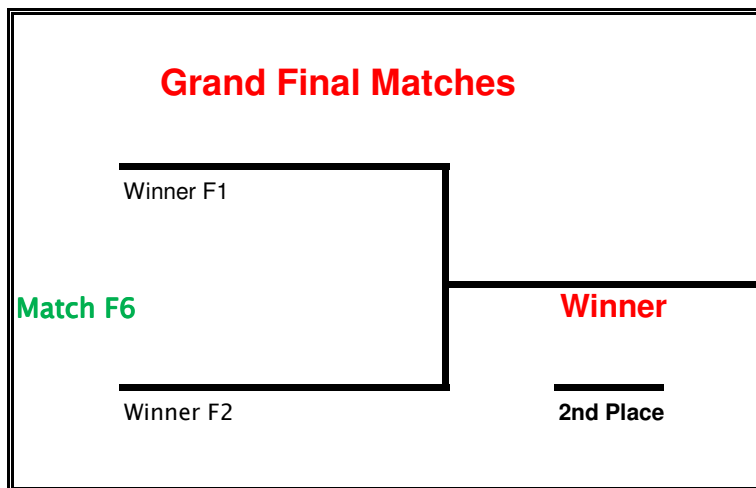

St George & Sutherland Shire Table Tennis Assoc.

Premier Division and A-B-C-D, Grades- Finals Series Format

Week 1 - 5th November

Week 2 - 12th November

Play off 3rd & 4th

NO Consolation Playoff's for Teams finishing 5th places or lower